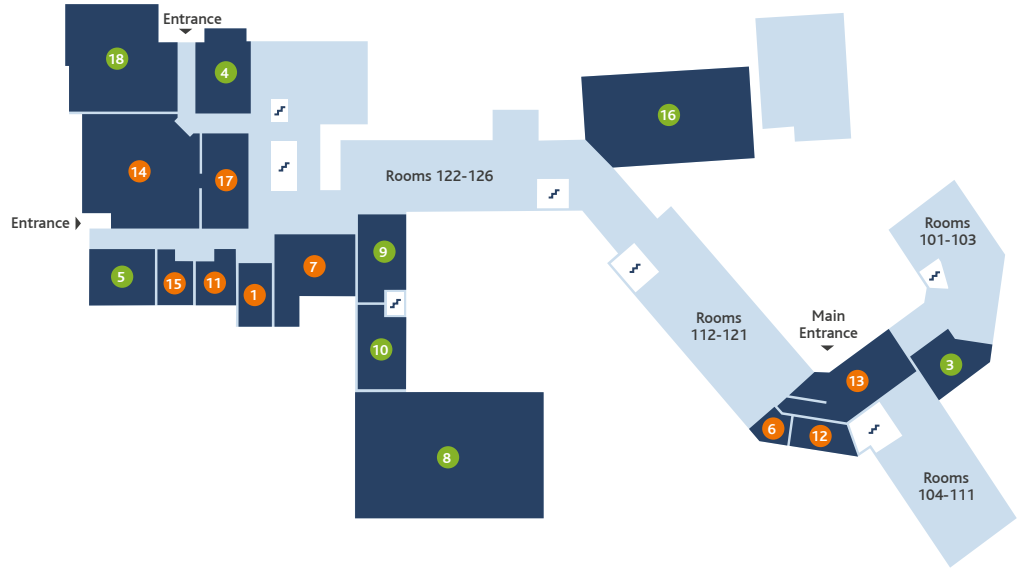

BELSEY BRIDGE

EAST ANGLIA

CONFERENCE CENTRE

1 Barsham Room

2 Beccles Room

3 Ditchingham Room

4 Earsham Room

5 Norfolk Hall

6 Suffolk Hall

7 Waveney Room

Bar

Croquet

Fire Assembly Point

Play Equipment

Restaurant

Shop

Tea & Coffee

Swimming Pool

Outdoor Sports Area

Ground Floor

- 1 Bar
- 2 Barsham Room
- 3 Beccles Room
- 4 Ditchingham Room
- 5 Earsham Room
- 6 Kitchens
- 7 Lounge
- 8 Norfolk Hall
- 9 Norfolk Syndicate Room 1
- 10 Norfolk Syndicate Room 2
- 11 Office
- 12 Prayer Room
- 13 Reception
- 14 Restaurant
- 15 Shop
- 16 Suffolk Hall
- 17 Tea & Coffee
- 18 Waveney Room

1st Floor