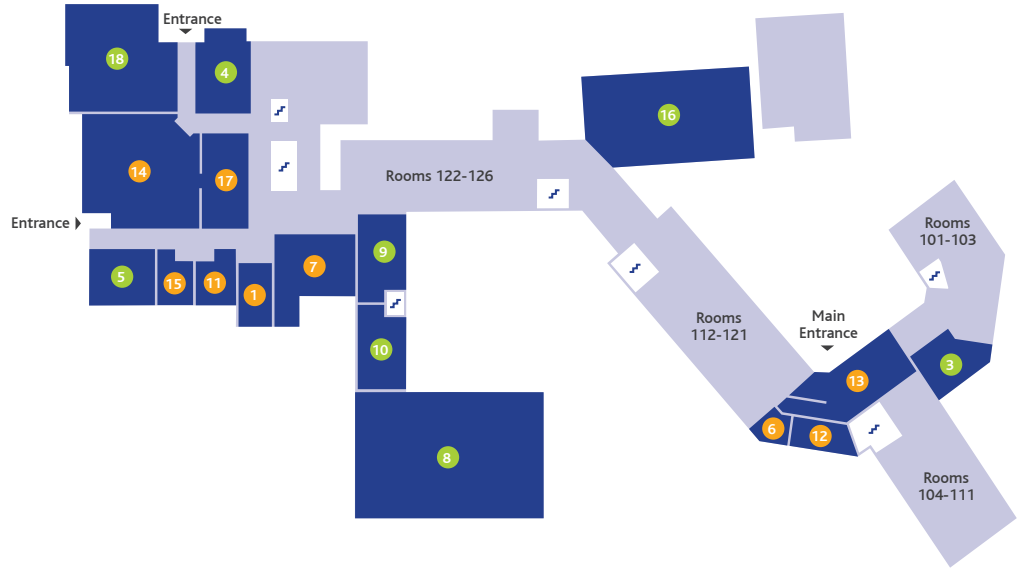

BELSEY BRIDGE CONFERENCE CENTRE

1 Barsham Room

2 Beccles Room

3 Ditchingham Room

4 Earsham Room

5 Norfolk Hall

6 Suffolk Hall

7 Waveney Room

Bar

Croquet

Fire Assembly Point

Outdoor Sports Area

Play Equipment

Restaurant

Shop

Swimming Pool

Tea & Coffee

Tennis Courts

Ground Floor

- 1 Bar
- 2 Barsham Room
- 3 Beccles Room
- 4 Ditchingham Room
- 5 Earsham Room
- 6 Kitchens
- 7 Lounge
- 8 Norfolk Hall
- 9 Norfolk Syndicate Room 1
- 10 Norfolk Syndicate Room 2
- 11 Office
- 12 Prayer Room
- 13 Reception
- 14 Restaurant
- 15 Shop
- 16 Suffolk Hall
- 17 Tea & Coffee
- 18 Waveney Room

1st Floor