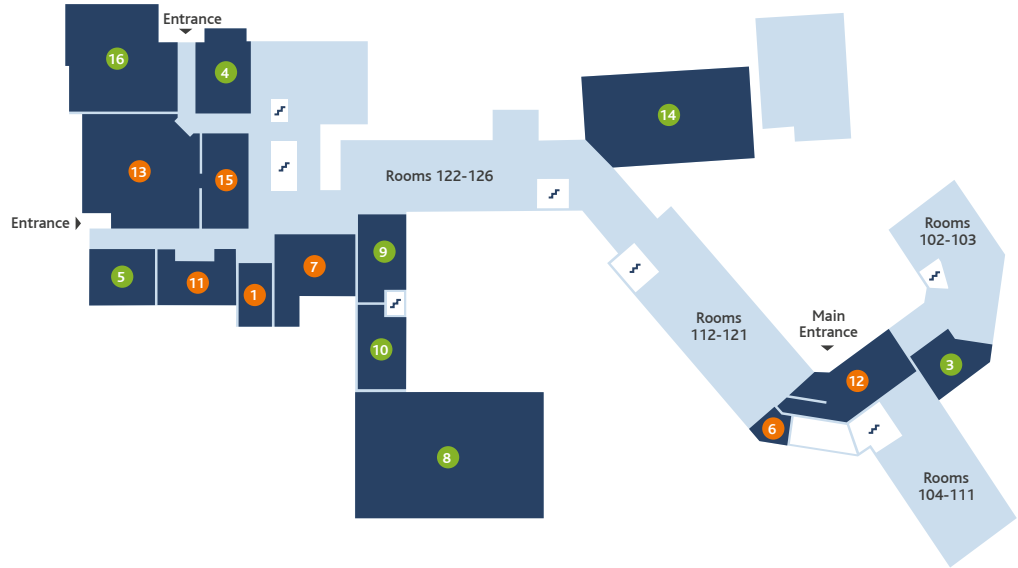

BELSEY BRIDGE

EAST ANGLIA

RESIDENTIAL CENTRE

1 Barsham Room

2 Beccles Room

3 Ditchingham Room

4 Earsham Room

5 Norfolk Hall

6 Suffolk Hall

7 Waveney Room

Bar

Croquet

Fire Assembly Point

Play Equipment

Restaurant

Tennis Courts

Tea & Coffee

Swimming Pool

Outdoor Sports Area

Ground Floor

- 1 Bar
- 2 Barsham Room
- 3 Beccles Room
- 4 Ditchingham Room
- 5 Earsham Room
- 6 Kitchens
- 7 Lounge
- 8 Norfolk Hall
- 9 Norfolk Syndicate Room 1
- 10 Norfolk Syndicate Room 2
- 11 Office
- 12 Reception
- 13 Restaurant
- 14 Suffolk Hall
- 15 Tea & Coffee
- 16 Waveney Room

1st Floor