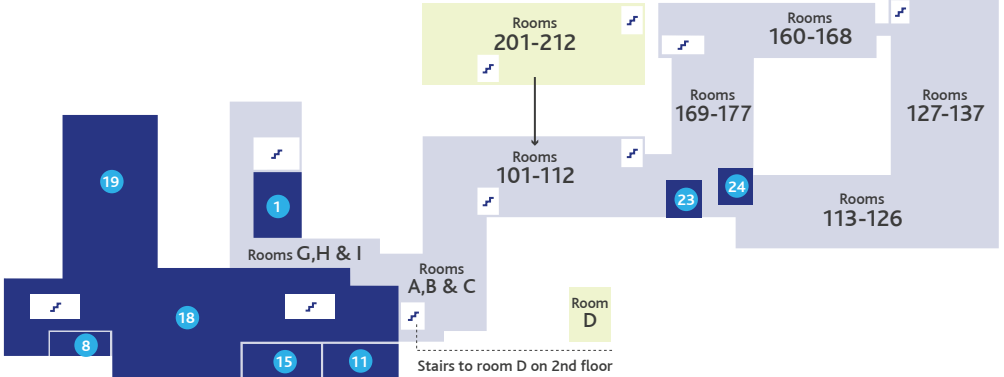

cct

HIGH LEIGH
CONFERENCE
CENTRE

- 1 Barclay Hall
- 2 Chapel Barn
- 3 Cherry Room
- 4 Mulberry Room
- 5 Walnut Room
- 6 Willow Room
- 7 Yew Tree Hall
-  Bar
-  Croquet
-  Fire Assembly Point
-  Putting Area
-  Restaurant
-  Tea & Coffee
-  Games Room
-  Outdoor Sports Area

Ground Floor

1st Floor

2nd Floor

- | | | | | |
|----------------------|------------------|-------------------|------------------|-------------------|
| 1 Acorn Suite | 7 Cherry Room | 13 Oak Room | 19 Walnut Room | 25 Woodland Suite |
| 2 Aspen Room | 8 Chestnut Room | 14 Reception | 20 Willow Hall | 26 Yew Tree Hall |
| 3 Bar | 9 Games Room | 15 Sycamore Suite | 21 Willow Room 1 | |
| 4 Barclay Hall | 10 Garden Lounge | 16 Tea & Coffee | 22 Willow Room 2 | |
| 5 Barclay Restaurant | 11 Maple Suite | 17 The Boardroom | 23 Willow Room 3 | |
| 6 Chapel Barn | 12 Mulberry Room | 18 Upper Lounge | 24 Willow Room 4 | |