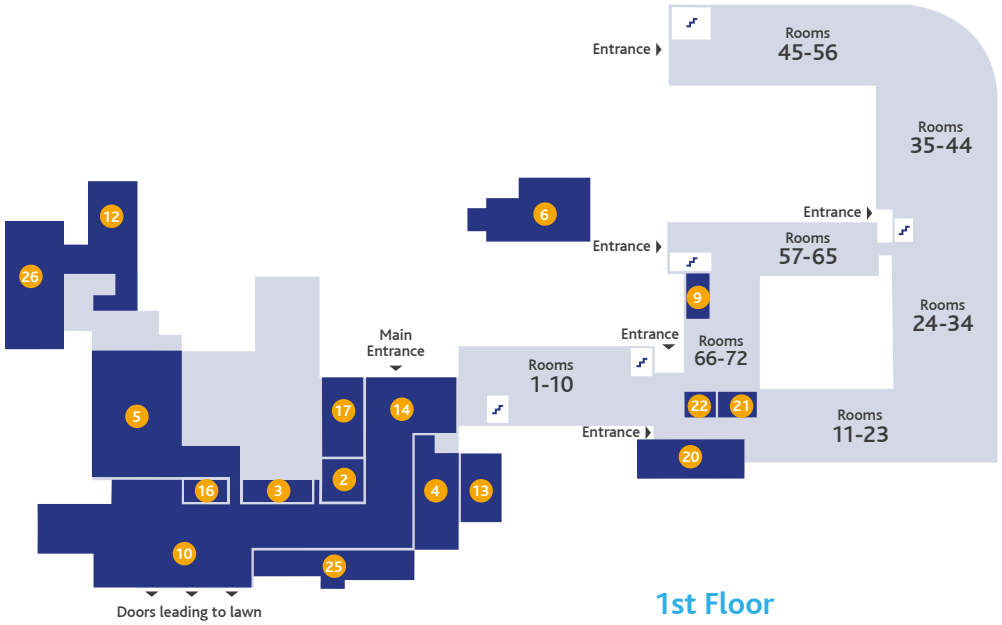

cct

HIGH LEIGH
CONFERENCE
CENTRE

- 1 Barclay Hall
- 2 Chapel Barn
- 3 Cherry Room
- 4 Mulberry Room
- 5 Walnut Room
- 6 Willow Room
- 7 Yew Tree Hall
-  Bar
-  Croquet
-  Fire Assembly Point
-  Putting Area
-  Restaurant
-  Tea & Coffee
-  Games Room
-  Outdoor Sports Area

Ground Floor

1st Floor

2nd Floor

- | | | | | |
|----------------------|------------------|-------------------|------------------|-------------------|
| 1 Acorn Suite | 7 Cherry Room | 13 Oak Room | 19 Walnut Room | 25 Woodland Suite |
| 2 Aspen Room | 8 Chestnut Room | 14 Reception | 20 Willow Hall | 26 Yew Tree Hall |
| 3 Bar | 9 Games Room | 15 Sycamore Suite | 21 Willow Room 1 | |
| 4 Barclay Hall | 10 Garden Lounge | 16 Tea & Coffee | 22 Willow Room 2 | |
| 5 Barclay Restaurant | 11 Maple Suite | 17 The Boardroom | 23 Willow Room 3 | |
| 6 Chapel Barn | 12 Mulberry Room | 18 Upper Lounge | 24 Willow Room 4 | |