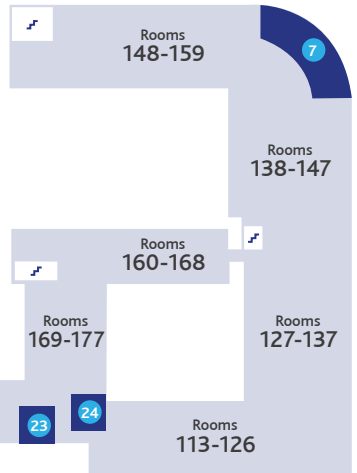

cct

HIGH LEIGH
CONFERENCE
CENTRE

- 1 Barclay Hall
- 2 Chapel Barn
- 3 Cherry Room
- 4 Mulberry Room
- 5 Walnut Room
- 6 Willow Room
- 7 Yew Tree Hall
-  Bar
-  Croquet
-  Fire Assembly Point
-  Putting Area
-  Restaurant
-  Tea & Coffee
-  Games Room
-  Outdoor Sports Area

Ground Floor

1st Floor

2nd Floor

- | | | | | |
|----------------------|------------------|-------------------|------------------|-------------------|
| 1 Acorn Suite | 7 Cherry Room | 13 Oak Room | 19 Walnut Room | 25 Woodland Suite |
| 2 Aspen Room | 8 Chestnut Room | 14 Reception | 20 Willow Hall | 26 Yew Tree Hall |
| 3 Bar | 9 Games Room | 15 Sycamore Suite | 21 Willow Room 1 | |
| 4 Barclay Hall | 10 Garden Lounge | 16 Tea & Coffee | 22 Willow Room 2 | |
| 5 Barclay Restaurant | 11 Maple Suite | 17 The Boardroom | 23 Willow Room 3 | |
| 6 Chapel Barn | 12 Mulberry Room | 18 Upper Lounge | 24 Willow Room 4 | |