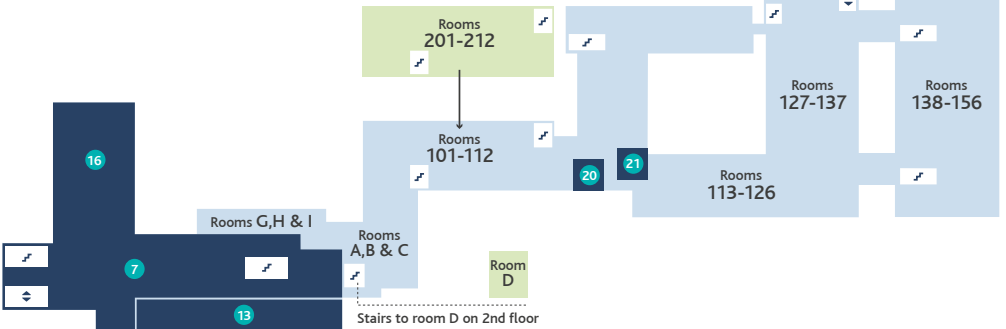

## CONFERENCE CENTRE

- 1 Barclay Hall
- 2 Chapel Barn
- 3 Cherry Room
- 4 Mulberry Room
- 5 Walnut Room
- 6 Willow Room
- 7 Yew Tree Hall
-  Bar
-  Croquet
-  Restaurant
-  Fire Assembly Point
-  Tea & Coffee
-  Outdoor Sports Area
-  Trim Trail
-  Gym

## Ground Floor

## 1st Floor

## 2nd Floor

- |                |                  |                   |                  |                     |
|----------------|------------------|-------------------|------------------|---------------------|
| 1 Bar          | 6 Dining Room    | 11 Oak Room       | 16 Walnut Room   | 21 Willow Room 4    |
| 2 Barclay Hall | 7 Ellen Lounge   | 12 Reception      | 17 Willow Hall   | 22 Woodlands Lounge |
| 3 Beech Rooms  | 8 Garden Lounge  | 13 Sycamore Suite | 18 Willow Room 1 | 23 Yew Tree Hall    |
| 4 Chapel Barn  | 9 Gym            | 14 Tea & Coffee   | 19 Willow Room 2 |                     |
| 5 Cherry Room  | 10 Mulberry Room | 15 The Boardroom  | 20 Willow Room 3 |                     |