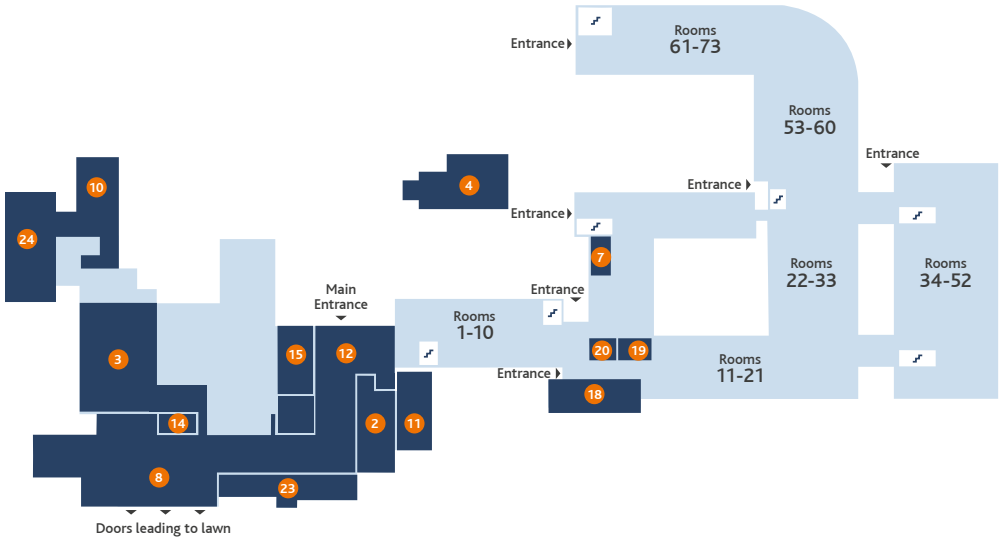

## CONFERENCE CENTRE

- 1 Barclay Hall
- 2 Chapel Barn
- 3 Cherry Room
- 4 Mulberry Room
- 5 Walnut Room
- 6 Willow Room
- 7 Yew Tree Hall
-  Bar
-  Croquet
-  Restaurant
-  Fire Assembly Point
-  Tea & Coffee
-  Outdoor Sports Area
-  Trim Trail

## Ground Floor

## 1st Floor

- |                       |                  |                   |                  |                     |
|-----------------------|------------------|-------------------|------------------|---------------------|
| 1 Bar                 | 6 Chestnut Room  | 11 Oak Room       | 16 Upper Lounge  | 21 Willow Room 3    |
| 2 Barclay Hall        | 7 Games Room     | 12 Reception      | 17 Walnut Room   | 22 Willow Room 4    |
| 3 Barclay Dining Room | 8 Garden Lounge  | 13 Sycamore Suite | 18 Willow Hall   | 23 Woodlands Lounge |
| 4 Chapel Barn         | 9 Maple Suite    | 14 Tea & Coffee   | 19 Willow Room 1 | 24 Yew Tree Hall    |
| 5 Cherry Room         | 10 Mulberry Room | 15 The Boardroom  | 20 Willow Room 2 |                     |