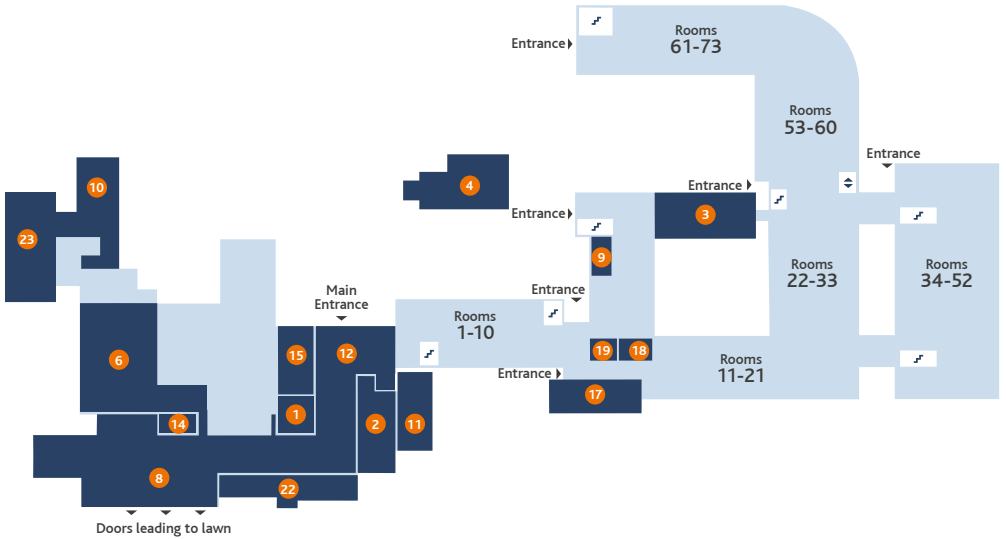

## CONFERENCE CENTRE

- 1 Barclay Hall
- 2 Chapel Barn
- 3 Cherry Room
- 4 Mulberry Room
- 5 Walnut Room
- 6 Willow Room
- 7 Yew Tree Hall
-  Bar
-  Croquet
-  Restaurant
-  Fire Assembly Point
-  Tea & Coffee
-  Outdoor Sports Area
-  Trim Trail
-  Gym

## Ground Floor

## 1st Floor

## 2nd Floor

- |                |                  |                   |                  |                     |
|----------------|------------------|-------------------|------------------|---------------------|
| 1 Bar          | 6 Dining Room    | 11 Oak Room       | 16 Walnut Room   | 21 Willow Room 4    |
| 2 Barclay Hall | 7 Ellen Lounge   | 12 Reception      | 17 Willow Hall   | 22 Woodlands Lounge |
| 3 Beech Rooms  | 8 Garden Lounge  | 13 Sycamore Suite | 18 Willow Room 1 | 23 Yew Tree Hall    |
| 4 Chapel Barn  | 9 Gym            | 14 Tea & Coffee   | 19 Willow Room 2 |                     |
| 5 Cherry Room  | 10 Mulberry Room | 15 The Boardroom  | 20 Willow Room 3 |                     |