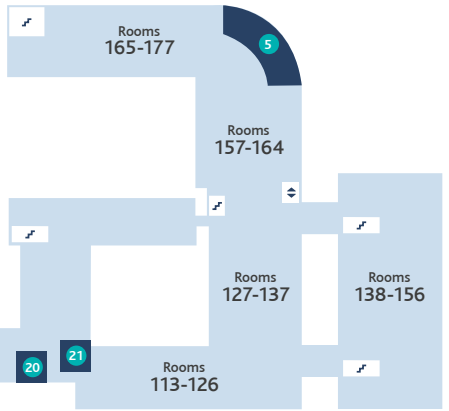

## CONFERENCE CENTRE

- 1 Barclay Hall
- 2 Chapel Barn
- 3 Cherry Room
- 4 Mulberry Room
- 5 Walnut Room
- 6 Willow Room
- 7 Yew Tree Hall
-  Bar
-  Croquet
-  Restaurant
-  Fire Assembly Point
-  Tea & Coffee
-  Outdoor Sports Area
-  Trim Trail
-  Gym

## Ground Floor

## 1st Floor

## 2nd Floor

- |                |                  |                   |                  |                     |
|----------------|------------------|-------------------|------------------|---------------------|
| 1 Bar          | 6 Dining Room    | 11 Oak Room       | 16 Walnut Room   | 21 Willow Room 4    |
| 2 Barclay Hall | 7 Ellen Lounge   | 12 Reception      | 17 Willow Hall   | 22 Woodlands Lounge |
| 3 Beech Rooms  | 8 Garden Lounge  | 13 Sycamore Suite | 18 Willow Room 1 | 23 Yew Tree Hall    |
| 4 Chapel Barn  | 9 Gym            | 14 Tea & Coffee   | 19 Willow Room 2 |                     |
| 5 Cherry Room  | 10 Mulberry Room | 15 The Boardroom  | 20 Willow Room 3 |                     |