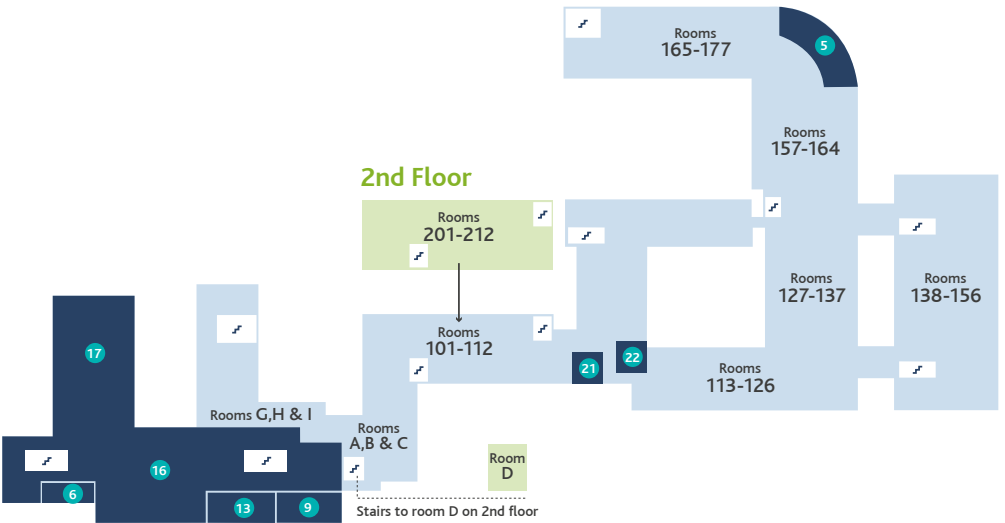

## CONFERENCE CENTRE

- 1 Barclay Hall
- 2 Chapel Barn
- 3 Cherry Room
- 4 Mulberry Room
- 5 Walnut Room
- 6 Willow Room
- 7 Yew Tree Hall
-  Bar
-  Croquet
-  Restaurant
-  Fire Assembly Point
-  Tea & Coffee
-  Outdoor Sports Area
-  Trim Trail

## Ground Floor

## 1st Floor

- |                       |                  |                   |                  |                     |
|-----------------------|------------------|-------------------|------------------|---------------------|
| 1 Bar                 | 6 Chestnut Room  | 11 Oak Room       | 16 Upper Lounge  | 21 Willow Room 3    |
| 2 Barclay Hall        | 7 Games Room     | 12 Reception      | 17 Walnut Room   | 22 Willow Room 4    |
| 3 Barclay Dining Room | 8 Garden Lounge  | 13 Sycamore Suite | 18 Willow Hall   | 23 Woodlands Lounge |
| 4 Chapel Barn         | 9 Maple Suite    | 14 Tea & Coffee   | 19 Willow Room 1 | 24 Yew Tree Hall    |
| 5 Cherry Room         | 10 Mulberry Room | 15 The Boardroom  | 20 Willow Room 2 |                     |