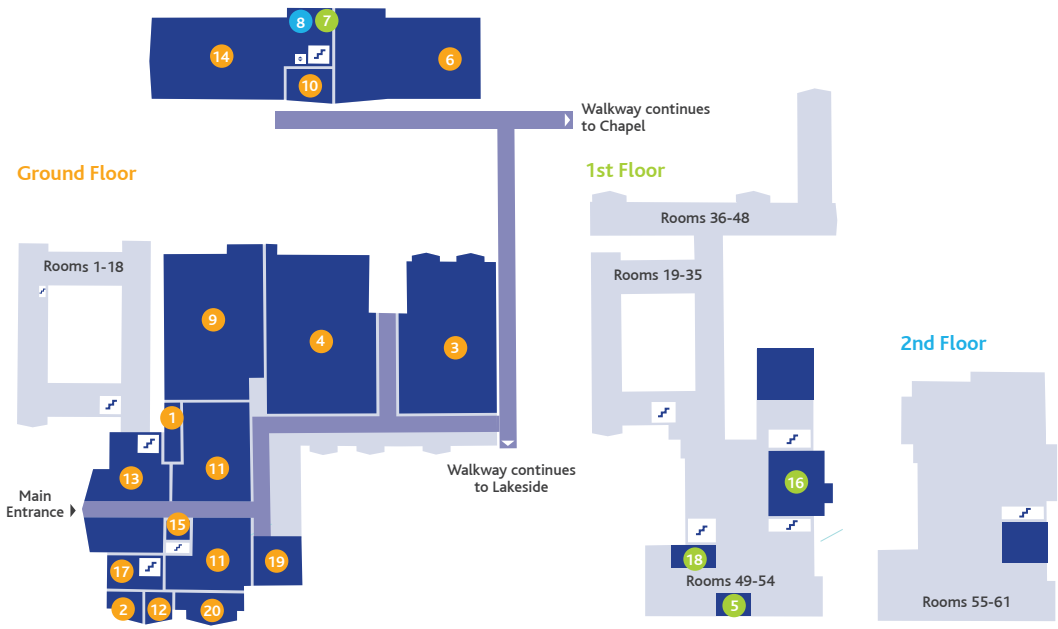

THE HAYES CONFERENCE CENTRE

1 Main Conference Hall

2 Butterley Hall

3 Orchard Hall Clubhouse

4 Derbyshire Suite

Main House

- | | | | |
|--------------------------|------------------------|-------------------|-------------------|
| 1 Bar | 6 Derbyshire Hall | 11 Garden Lounge | 16 The Board Room |
| 2 Book Room | 7 Derbyshire Rooms 1-6 | 12 Reading Room | 17 The Lounge |
| 3 Butterley Hall | 8 Derbyshire Rooms 7&8 | 13 Reception Area | 18 Upper Lounge |
| 4 Chatsworth Dining Room | 9 Haddon Dining Room | 14 Sports Hall | 19 Vinery |
| 5 Committee Room | 10 Kinder Room | 15 Tea & Coffee | 20 Writing Room |

Lakeside Accommodation

- | | |
|-----------------------|--------------------|
| 21 Amber Lounge | 27 Matlock Room |
| 22 Buxton Lounge | 28 Prayer Room |
| 23 Cromford Room | 29 Tissington Room |
| 24 Derwent Room | 30 TV Room |
| 25 Dove Room | 31 Wirksworth Room |
| 26 Lakeside Reception | |